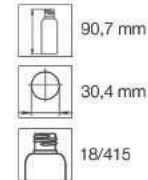

NEO DIA CLASSIC MIRAZH SOFIA FRENCH IRIDA ARIADNA

Base colors:

50 ml