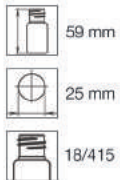

NEO DIA CLASSIC MIRAZH SOFIA FRENCH IRIDA ARIADNA

Base colors:

30 ml