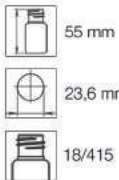

NEO DIA CLASSIC MIRAZH SOFIA FRENCH IRIDA ARIADNA

Base colors:

15 ml