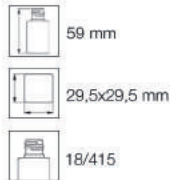

NEO DIA CLASSIC MIRAZH SOFIA FRENCH IRIDA ARIADNA

Base colors:

30 ml