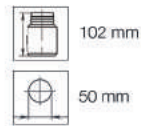

200 ml

250 ml

Food & Spices

PET jars for powdery and pasty products (tea, coffee, paste, etc.)

Caps for PET bottles and jars

PET jars for spices with a volume of 70 and 100 ml

Dosing sieves with a mesh diameter of 2, 3 and 6.5 mm