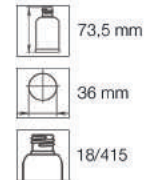

NEO DIA CLASSIC MIRAZH SOFIA FRENCH IRIDA ARIADNA

Base colors: