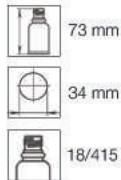

NEO DIA CLASSIC MIRAZH SOFIA FRENCH IRIDA ARIADNA

Base colors:

30 ml