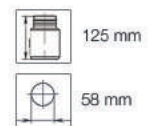

200 ml

250 ml

Food & Spices

PET jars for powdery and pasty products (tea, coffee, paste, etc.)

Caps for PET bottles and jars

PET jars for spices with a volume of 70 and 100 ml

Dosing sieves with a mesh diameter of 2, 3 and 6.5 mm