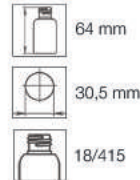

NEO DIA CLASSIC MIRAZH SOFIA FRENCH IRIDA ARIADNA

Base colors:

45 ml